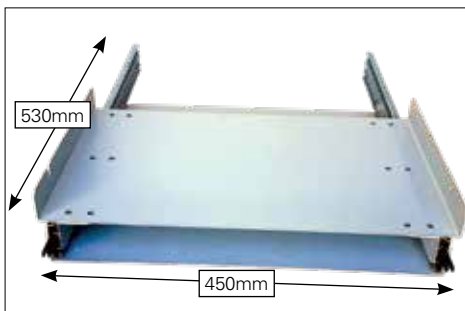

## QUICK RELEASE SWIVEL SLIDE

SLIDE  
Width 335mm  
Depth 530mm  
Height 95mm

**SIZZLER DELUXE LOW LID ON SLIDE**  
Width 350mm  
Depth 570mm (includes control panel)  
Height 235mm

**SIZZLER DELUXE HIGH LID ON SLIDE**  
Width 345mm  
Depth 570mm (includes control panel)  
Height 310mm

**SIZZLER MAX ON SLIDE**  
Width 405mm (includes tightening knob)  
Depth 550mm  
Height 310mm

## QUICK RELEASE STRAIGHT SLIDE

SLIDE  
Width 450mm  
Depth 530mm  
Height 95mm

**SIZZLER DELUXE LOW LID ON SLIDE**  
Width 540mm (includes tightening knob)  
Depth 575mm (includes handle)  
Height 235mm

**SIZZLER DELUXE HIGH LID ON SLIDE**  
Width 540mm (includes tightening knob)  
Depth 530mm  
Height 310mm

**SIZZLER MAX ON SLIDE**  
Width 560mm  
Depth 535mm  
Height 310mm