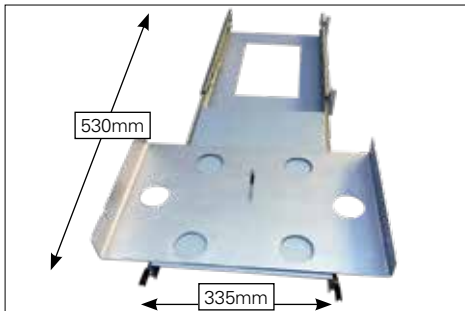

## QUICK RELEASE SWIVEL SLIDE

SLIDE  
Width 335mm  
Depth 530mm  
Height 95mm

**SIZZLER DELUXE LOW LID ON SLIDE**  
Width 350mm  
Depth 570mm (includes control panel)  
Height 235mm

**SIZZLER DELUXE HIGH LID ON SLIDE**  
Width 345mm  
Depth 570mm (includes control panel)  
Height 310mm

**SIZZLER MAX ON SLIDE**  
Width 405mm (includes tightening knob)  
Depth 550mm  
Height 310mm

## QUICK RELEASE STRAIGHT SLIDE

SLIDE  
Width 450mm  
Depth 530mm  
Height 95mm

**SIZZLER DELUXE LOW LID ON SLIDE**  
Width 540mm (includes tightening knob)  
Depth 575mm (includes handle)  
Height 235mm

**SIZZLER MAX ON SLIDE**  
Width 585mm  
Depth 560mm  
Height 260mm