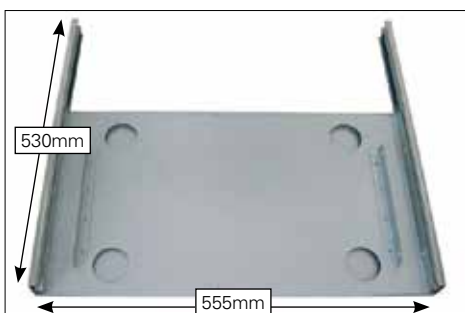

## QUICK RELEASE STRAIGHT SLIDE

SLIDE  
Width 450mm  
Depth 530mm  
Height 95mm

**SIZZLER DELUXE LOW LID ON SLIDE**  
Width 540mm (includes tightening knob)  
Depth 575mm (includes handle)  
Height 235mm

**SIZZLER DELUXE HIGH LID ON SLIDE**  
Width 540mm (includes tightening knob)  
Depth 530mm  
Height 310mm

**SIZZLER MAX ON SLIDE**  
Width 560mm  
Depth 535mm  
Height 310mm

## LOW PROFILE STRAIGHT SLIDE

SLIDE  
Width 555mm  
Depth 530mm  
Height 50mm

**SIZZLER DELUXE LOW LID ON SLIDE**  
Width 585mm  
Depth 575mm (includes handle)  
Height 185mm

**SIZZLER DELUXE HIGH LID ON SLIDE**  
Width 585mm  
Depth 530mm  
Height 260mm

**SIZZLER MAX ON SLIDE**  
Width 585mm  
Depth 560mm  
Height 260mm