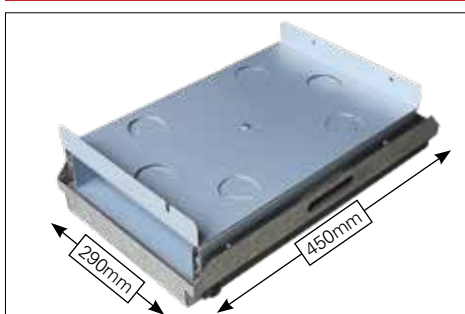

SIZZLER DELUXE GENERATOR SLIDE

SLIDE
Width 290mm
Depth 450mm
Height 110mm

NEW

To suit **SIZZLER DELUXE HIGH LID** and **SIZZLER DELUXE LOW LID** only.

Specially designed to fit within the generator compartment of your van.