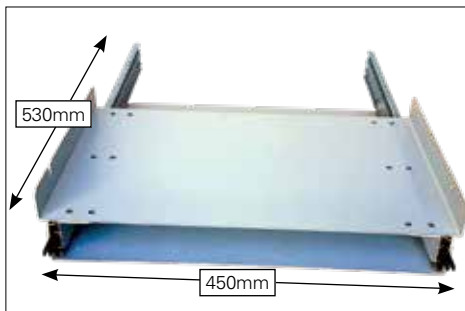

SIZZLER SLIDE OPTIONS

Quick Release Swivel Slide

SLIDE
Width 335mm
Depth 530mm
Height 95mm

SIZZLER **LOW LID** ON SLIDE
Width 350mm
Depth 570mm (includes control panel)
Height 235mm

SIZZLER **HIGH LID** ON SLIDE
Width 345mm
Depth 570mm (includes control panel)
Height 310mm

Quick Release Straight Slide

SLIDE
Width 450mm
Depth 530mm
Height 95mm

SIZZLER **LOW LID** ON SLIDE
Width 540mm (includes tightening knob)
Depth 575mm (includes handle)
Height 235mm

SIZZLER **HIGH LID** ON SLIDE
Width 540mm (includes tightening knob)
Depth 530mm
Height 310mm

Low Profile Straight Slide

SLIDE
Width 555mm
Depth 460mm
Height 50mm

SIZZLER **LOW LID** ON SLIDE
Width 585mm
Depth 505mm (includes 45mm for handle)
Height 185mm

SIZZLER **HIGH LID** ON SLIDE
Width 585mm
Depth 460mm
Height 260mm