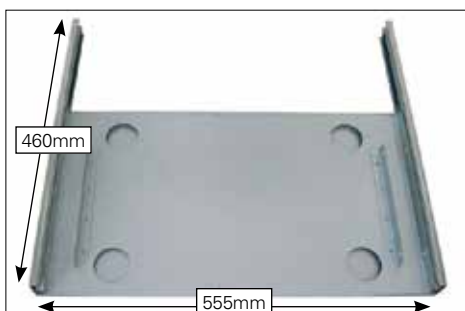

SIZZLER SLIDE OPTIONS

Quick Release Swivel Slide

SLIDE
Width 335mm
Depth 530mm
Height 95mm

SIZZLER **LOW LID** ON SLIDE
Width 350mm
Depth 570mm (includes control panel)
Height 235mm

SIZZLER **HIGH LID** ON SLIDE
Width 345mm
Depth 570mm (includes control panel)
Height 310mm

Quick Release Straight Slide

SLIDE
Width 450mm
Depth 530mm
Height 95mm

SIZZLER **LOW LID** ON SLIDE
Width 540mm (includes tightening knob)
Depth 575mm (includes handle)
Height 235mm

SIZZLER **HIGH LID** ON SLIDE
Width 540mm (includes tightening knob)
Depth 530mm
Height 310mm

Low Profile Straight Slide

SLIDE
Width 555mm
Depth 460mm
Height 50mm

SIZZLER **LOW LID** ON SLIDE
Width 585mm
Depth 505mm (includes 45mm for handle)
Height 185mm

SIZZLER **HIGH LID** ON SLIDE
Width 585mm
Depth 460mm
Height 260mm