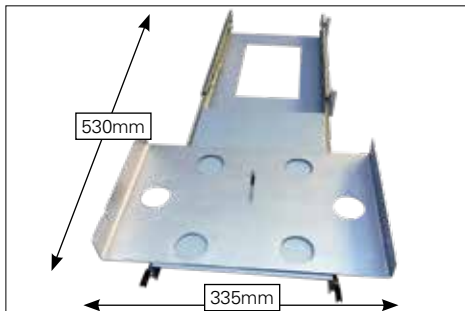

SIZZLER SLIDE OPTIONS

Quick Release Swivel Slide

SLIDE
Width 335mm
Depth 530mm
Height 95mm

SIZZLER **LOW LID** ON SLIDE
Width 350mm
Depth 570mm (includes control panel)
Height 235mm

SIZZLER **HIGH LID** ON SLIDE
Width 345mm
Depth 570mm (includes control panel)
Height 310mm

Quick Release Straight Slide

SLIDE
Width 450mm
Depth 530mm
Height 95mm

SIZZLER **LOW LID** ON SLIDE
Width 540mm (includes tightening knob)
Depth 575mm (includes handle)
Height 235mm

SIZZLER **HIGH LID** ON SLIDE
Width 540mm (includes tightening knob)
Depth 530mm
Height 310mm

Low Profile Straight Slide

SLIDE
Width 555mm
Depth 460mm
Height 50mm

SIZZLER **LOW LID** ON SLIDE
Width 585mm
Depth 505mm (includes 45mm for handle)
Height 185mm

SIZZLER **HIGH LID** ON SLIDE
Width 585mm
Depth 460mm
Height 260mm