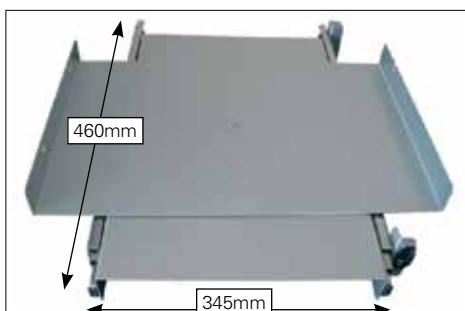

### Low Profile Straight Slide

SLIDE  
Width 555mm  
Depth 460mm  
Height 50mm

SIZZLER **LOW LID** ON SLIDE  
Width 585mm  
Depth 505mm (includes 45mm for handle)  
Height 185mm

SIZZLER **HIGH LID** ON SLIDE  
Width 585mm  
Depth 460mm  
Height 260mm

### Quick Release Straight Slide

SLIDE  
Width 460mm  
Depth 460mm  
Height 95mm

SIZZLER **LOW LID** ON SLIDE  
Width 540mm (includes tightening knob)  
Depth 505mm (includes 45mm for handle)  
Height 235mm

SIZZLER **HIGH LID** ON SLIDE  
Width 540mm (includes tightening knob)  
Depth 460mm  
Height 310mm

### Quick Release Swivel Slide

SLIDE  
Width 345mm  
Depth 460mm  
Height 95mm

SIZZLER **LOW LID** ON SLIDE  
Width 350mm  
Depth 545mm (includes tightening knob)  
Height 235mm

SIZZLER **HIGH LID** ON SLIDE  
Width 345mm  
Depth 545mm (includes tightening knob)  
Height 310mm