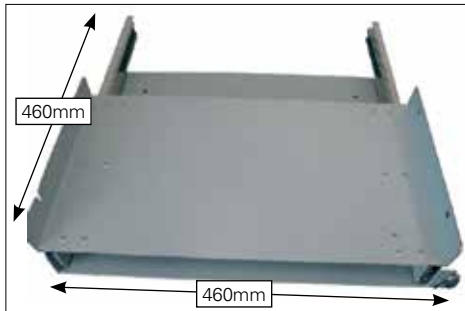

### Low Profile Straight Slide

SLIDE  
Width 555mm  
Depth 460mm  
Height 50mm

SIZZLER **LOW LID** ON SLIDE  
Width 585mm  
Depth 505mm (includes 45mm for handle)  
Height 185mm

SIZZLER **HIGH LID** ON SLIDE  
Width 585mm  
Depth 460mm  
Height 260mm

### Quick Release Straight Slide

SLIDE  
Width 460mm  
Depth 460mm  
Height 95mm

SIZZLER **LOW LID** ON SLIDE  
Width 540mm (includes tightening knob)  
Depth 505mm (includes 45mm for handle)  
Height 235mm

SIZZLER **HIGH LID** ON SLIDE  
Width 540mm (includes tightening knob)  
Depth 460mm  
Height 310mm

### Quick Release Swivel Slide

SLIDE  
Width 345mm  
Depth 460mm  
Height 95mm

SIZZLER **LOW LID** ON SLIDE  
Width 350mm  
Depth 545mm (includes tightening knob)  
Height 235mm

SIZZLER **HIGH LID** ON SLIDE  
Width 345mm  
Depth 545mm (includes tightening knob)  
Height 310mm