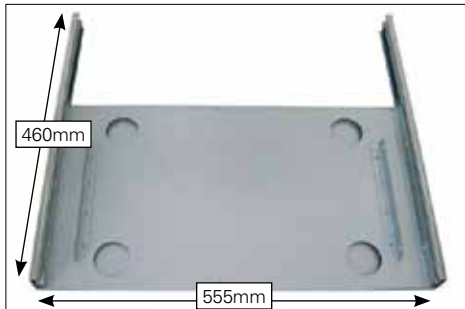

### Low Profile Straight Slide

SLIDE  
Width 555mm  
Depth 460mm  
Height 50mm

SIZZLER **LOW LID** ON SLIDE  
Width 585mm  
Depth 505mm (includes 45mm for handle)  
Height 185mm

SIZZLER **HIGH LID** ON SLIDE  
Width 585mm  
Depth 460mm  
Height 260mm

### Quick Release Straight Slide

SLIDE  
Width 460mm  
Depth 460mm  
Height 95mm

SIZZLER **LOW LID** ON SLIDE  
Width 540mm (includes tightening knob)  
Depth 505mm (includes 45mm for handle)  
Height 235mm

SIZZLER **HIGH LID** ON SLIDE  
Width 540mm (includes tightening knob)  
Depth 460mm  
Height 310mm

### Quick Release Swivel Slide

SLIDE  
Width 345mm  
Depth 460mm  
Height 95mm

SIZZLER **LOW LID** ON SLIDE  
Width 350mm  
Depth 545mm (includes tightening knob)  
Height 235mm

SIZZLER **HIGH LID** ON SLIDE  
Width 345mm  
Depth 545mm (includes tightening knob)  
Height 310mm